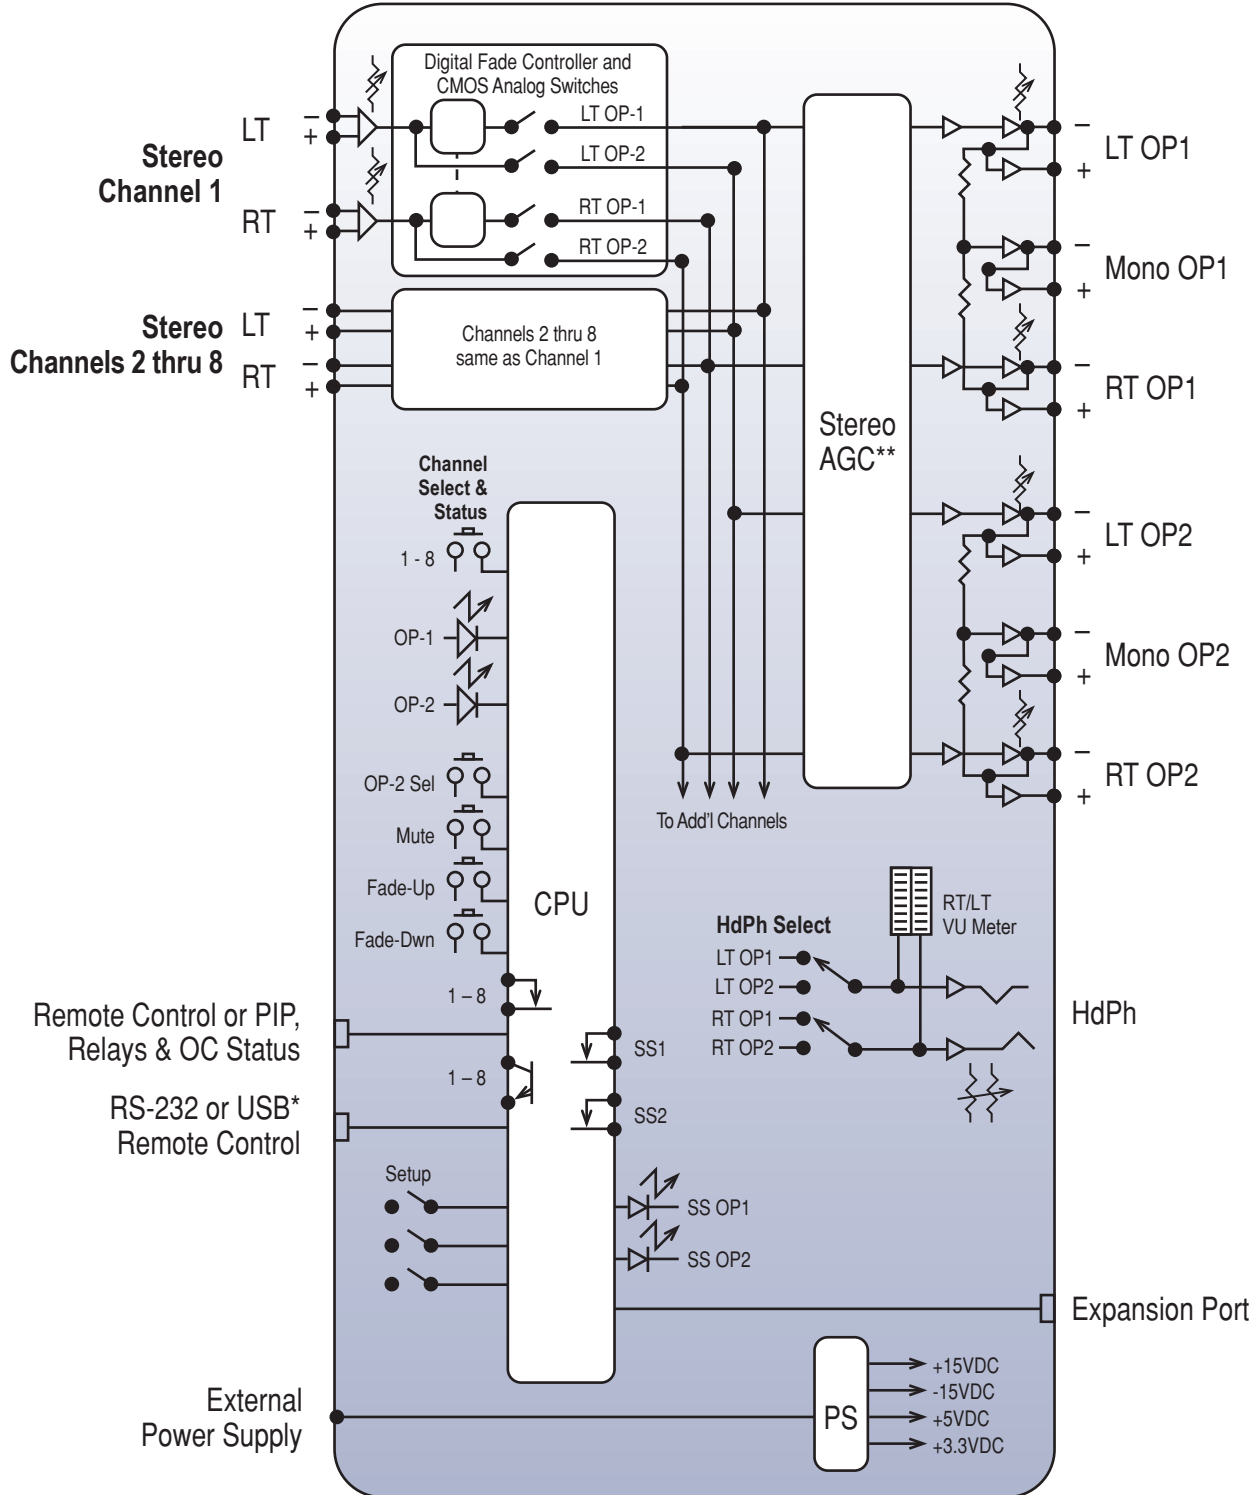

### Functional Diagram

\* Optional Broadcast Tools® USB-RS232 Smart Adapter Cable or ESS-1 Ethernet to Serial adapter.

\*\* Optional