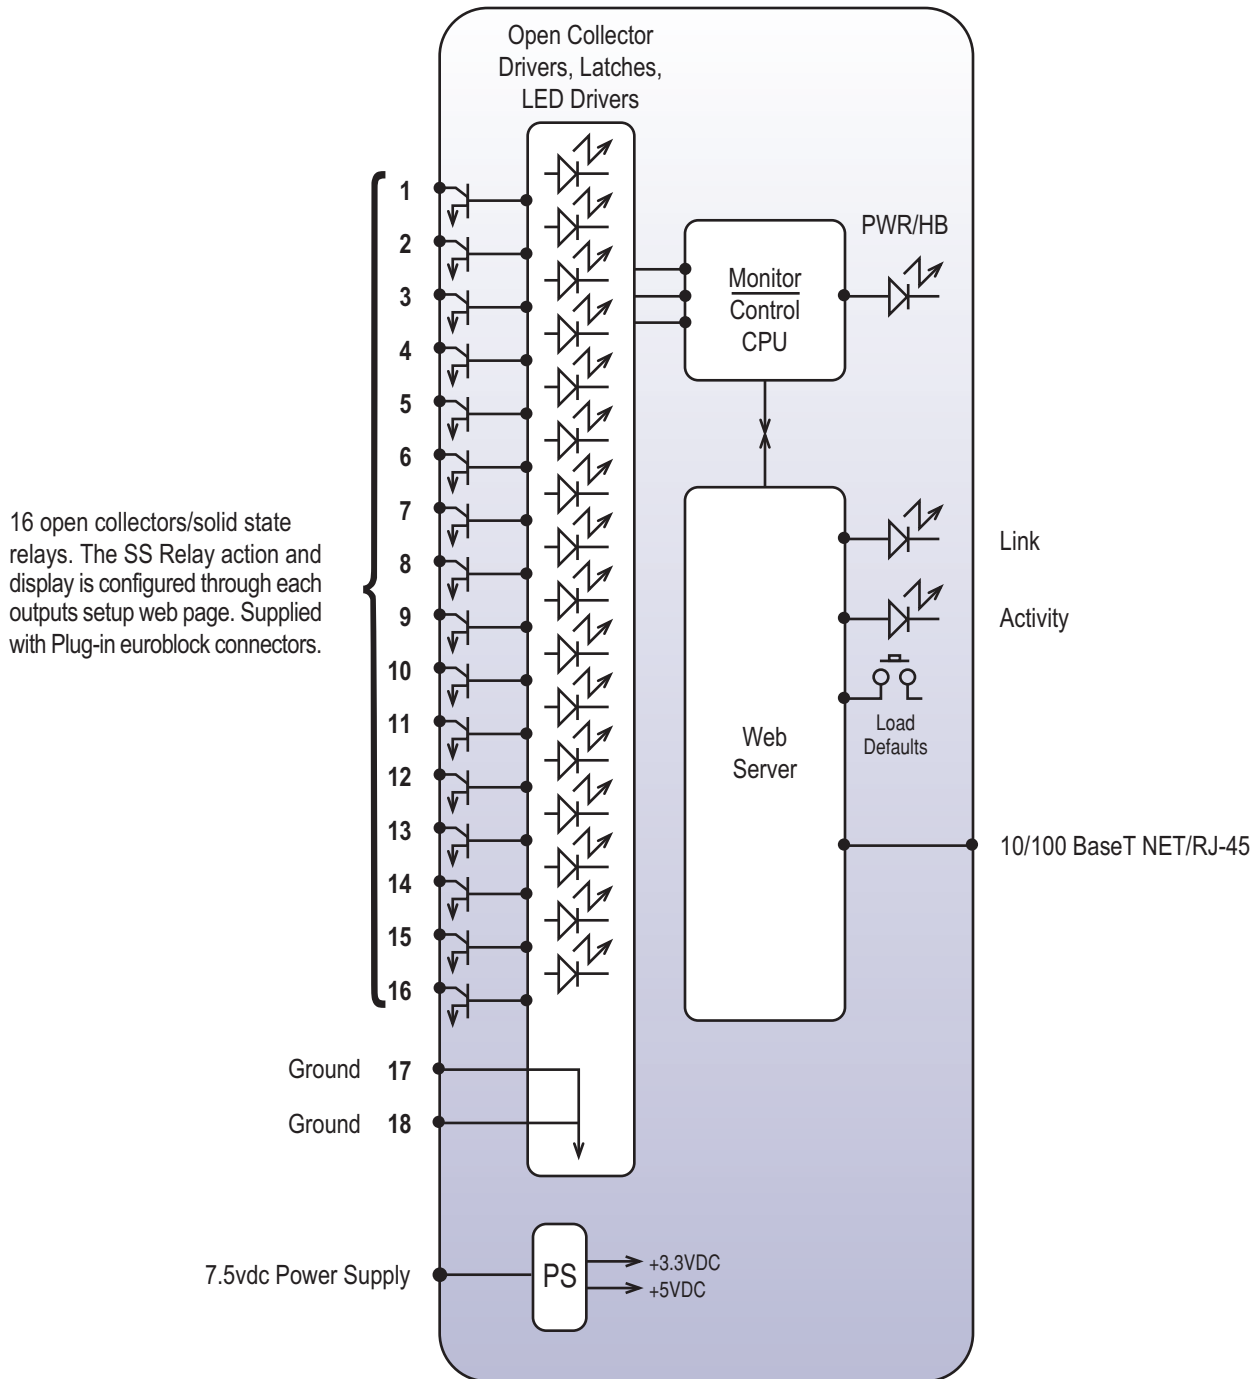

## Functional Diagram

NOTE: May be paired with the **Status Sentinel™ 16** to form a "16 channel relay extension cord"