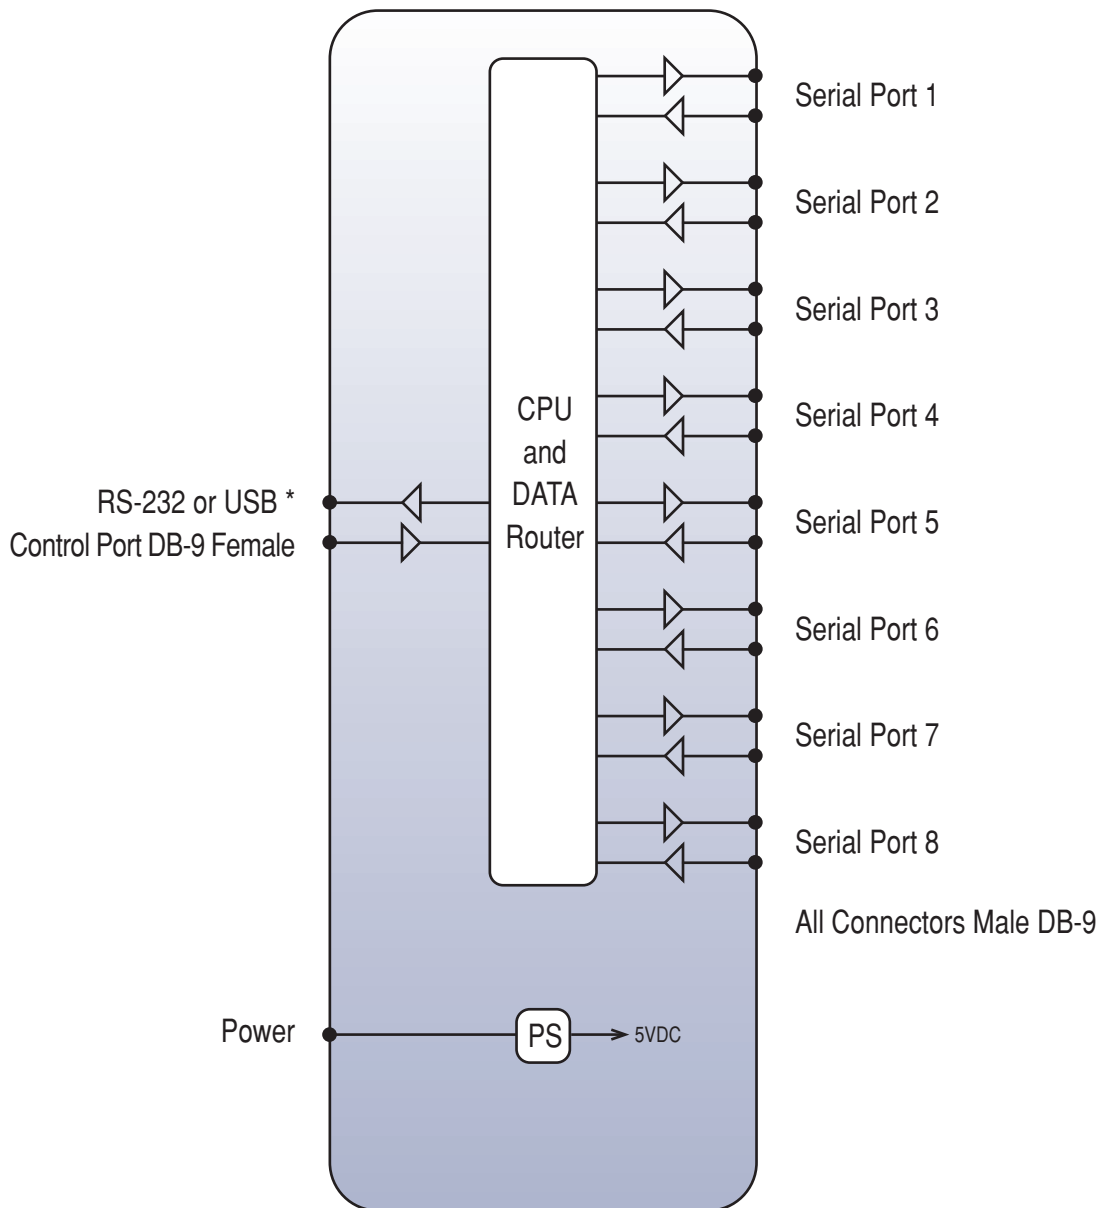

Functional Diagram

* Optional Broadcast Tools ® USB-RS232 Smart Adapter Cable or ESS-1 Ethernet to Serial adapter.