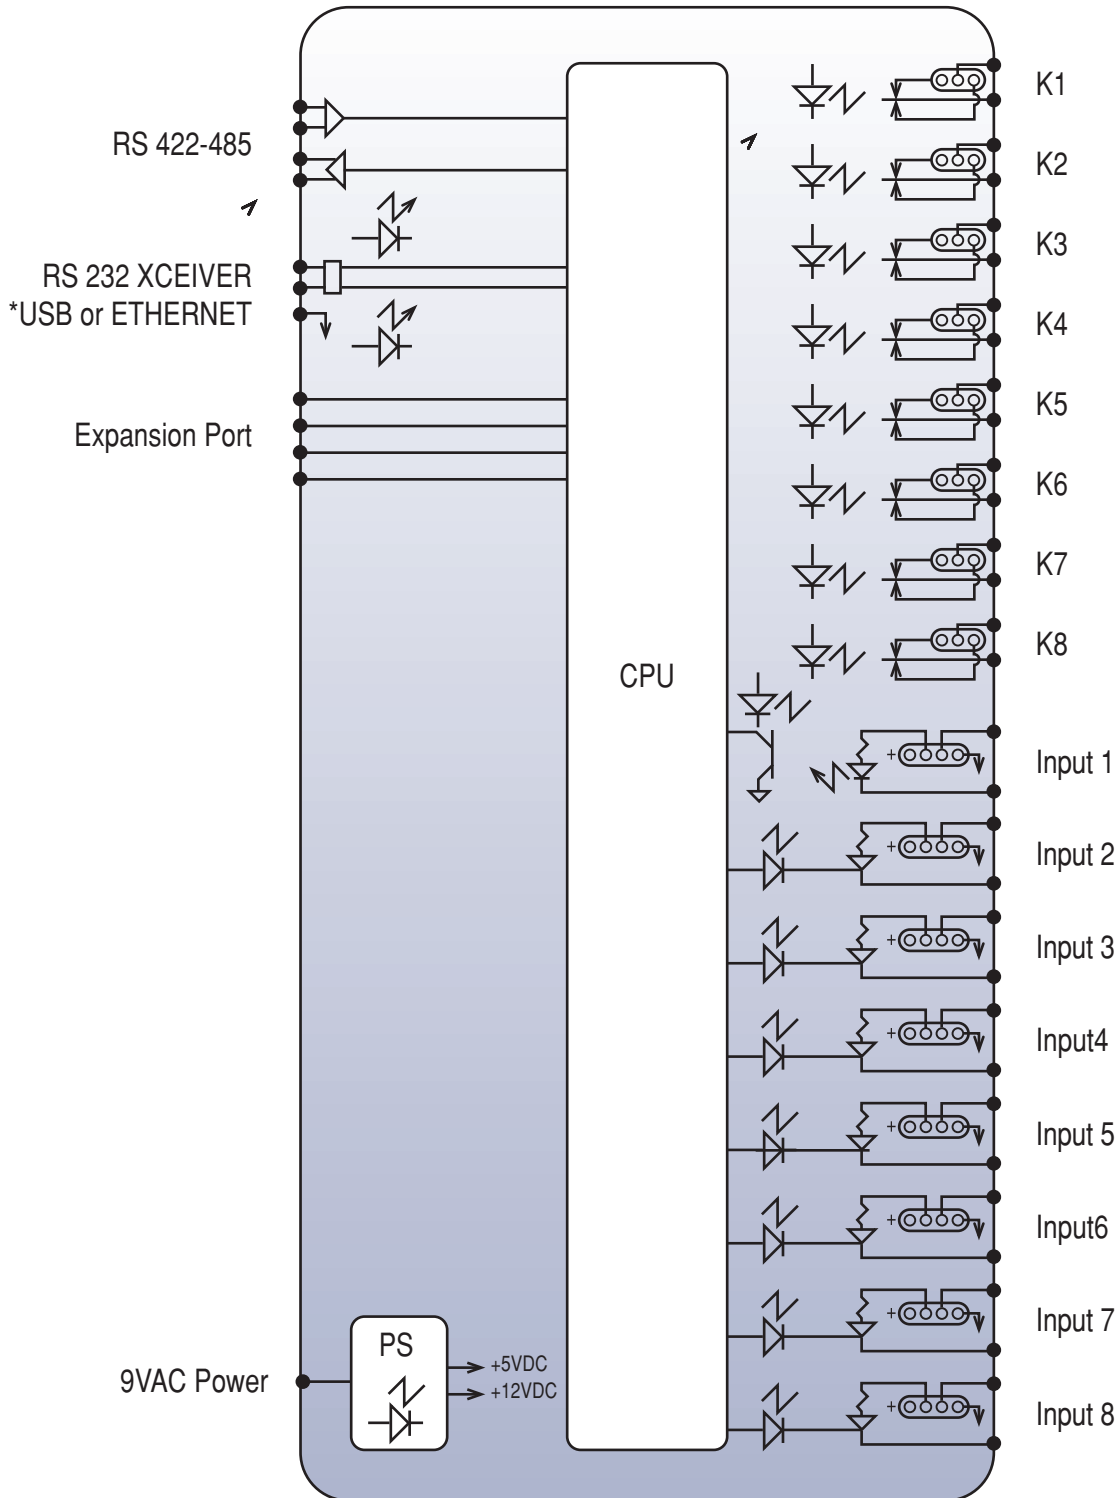

Functional Diagram

* Optional Broadcast Tools® USB-RS232 Smart Adapter Cable or ESS-1 Ethernet to Serial adapter.