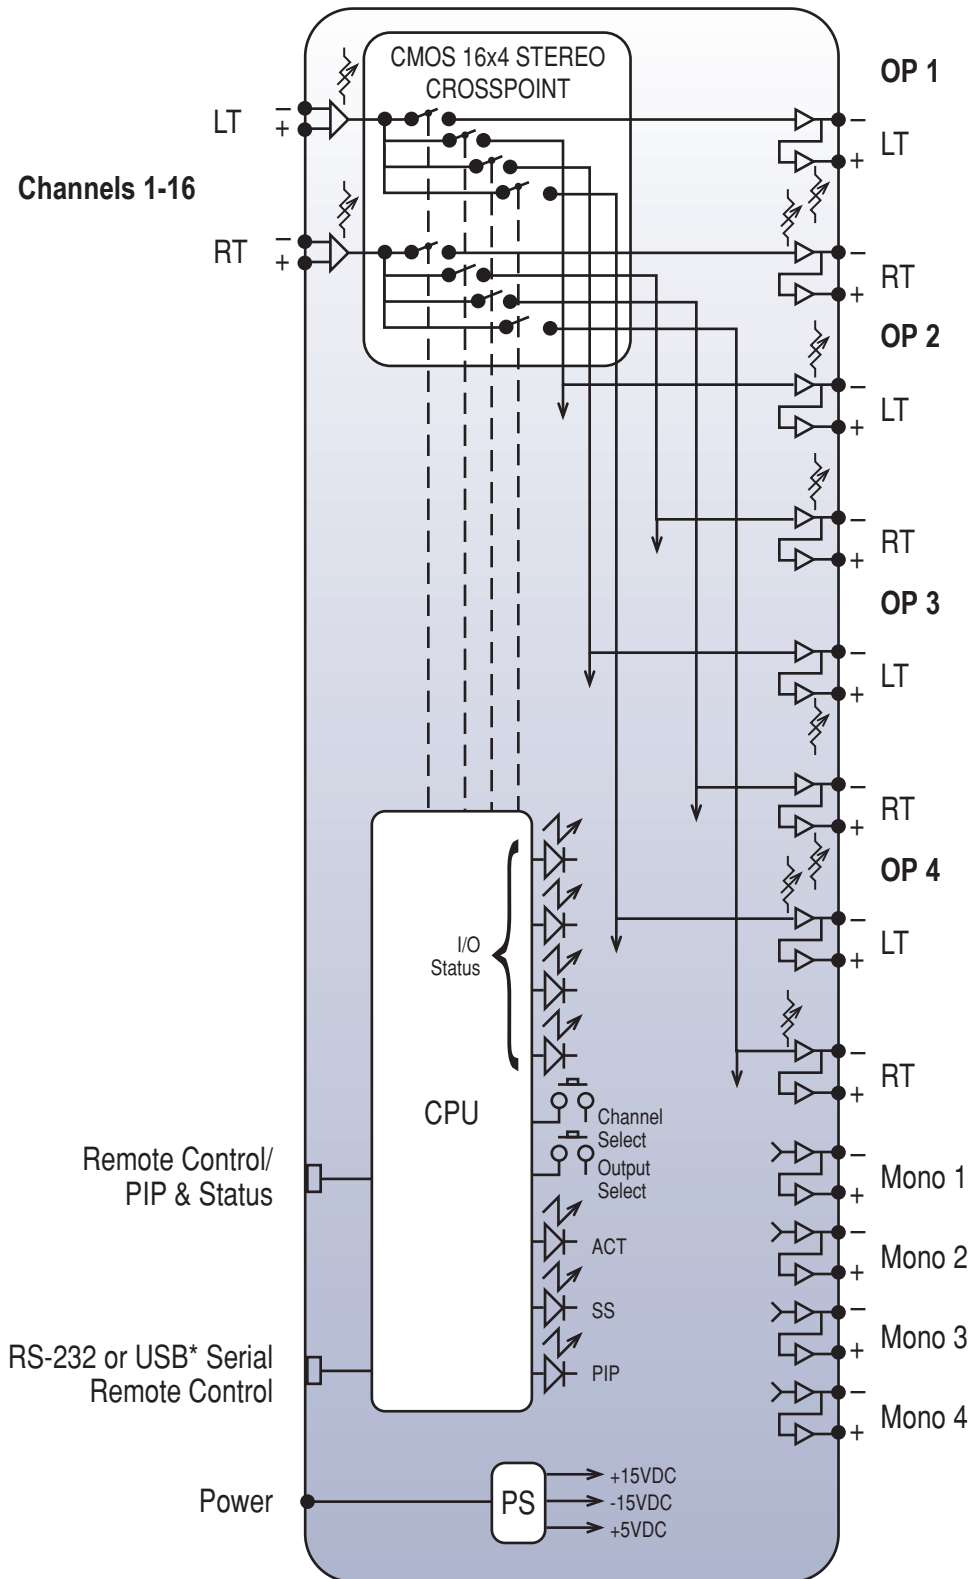

Functional Diagram

* Optional Broadcast Tools® USB-RS232 Smart Adapter Cable or ESS-1 Ethernet to Serial adapter.