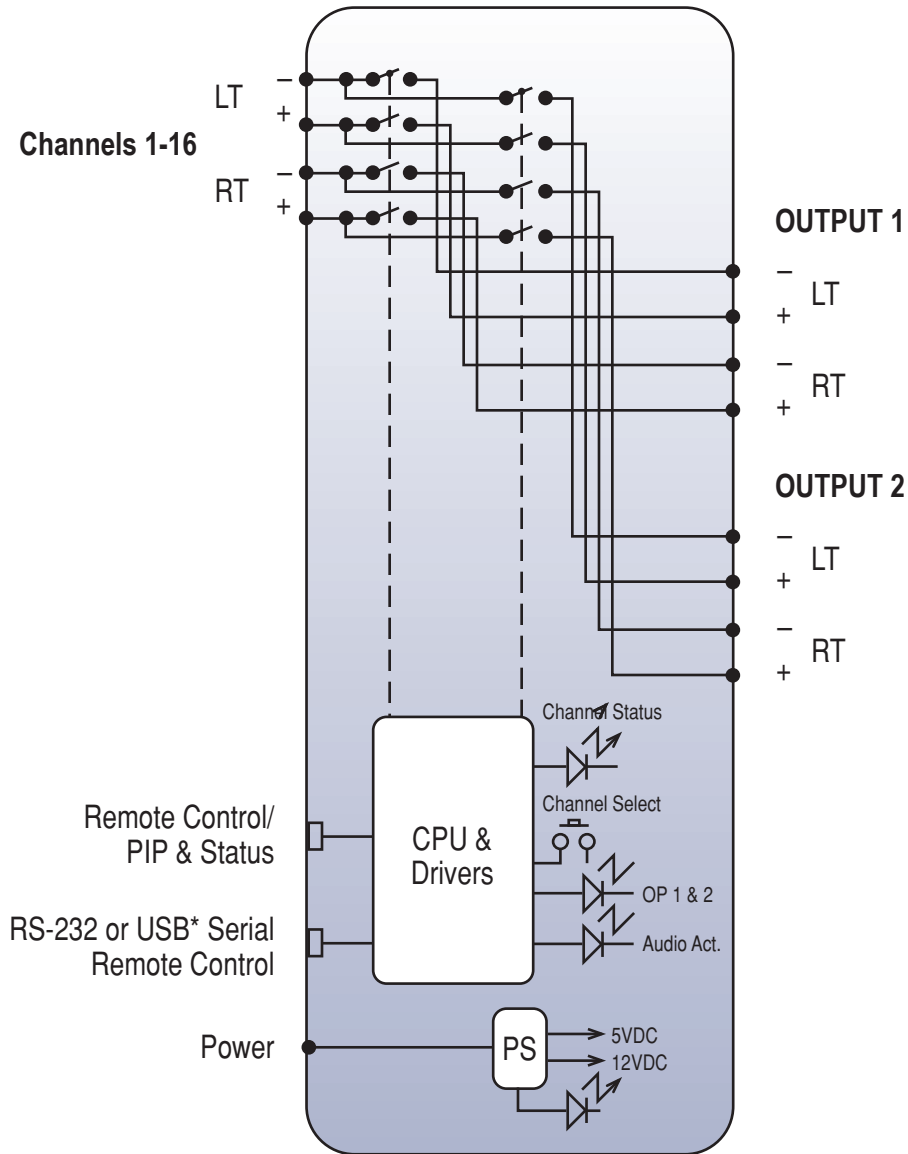

Functional Diagram

* Optional Broadcast Tools® USB-RS232 Smart Adapter Cable or ESS-1 Ethernet to Serial adapter.