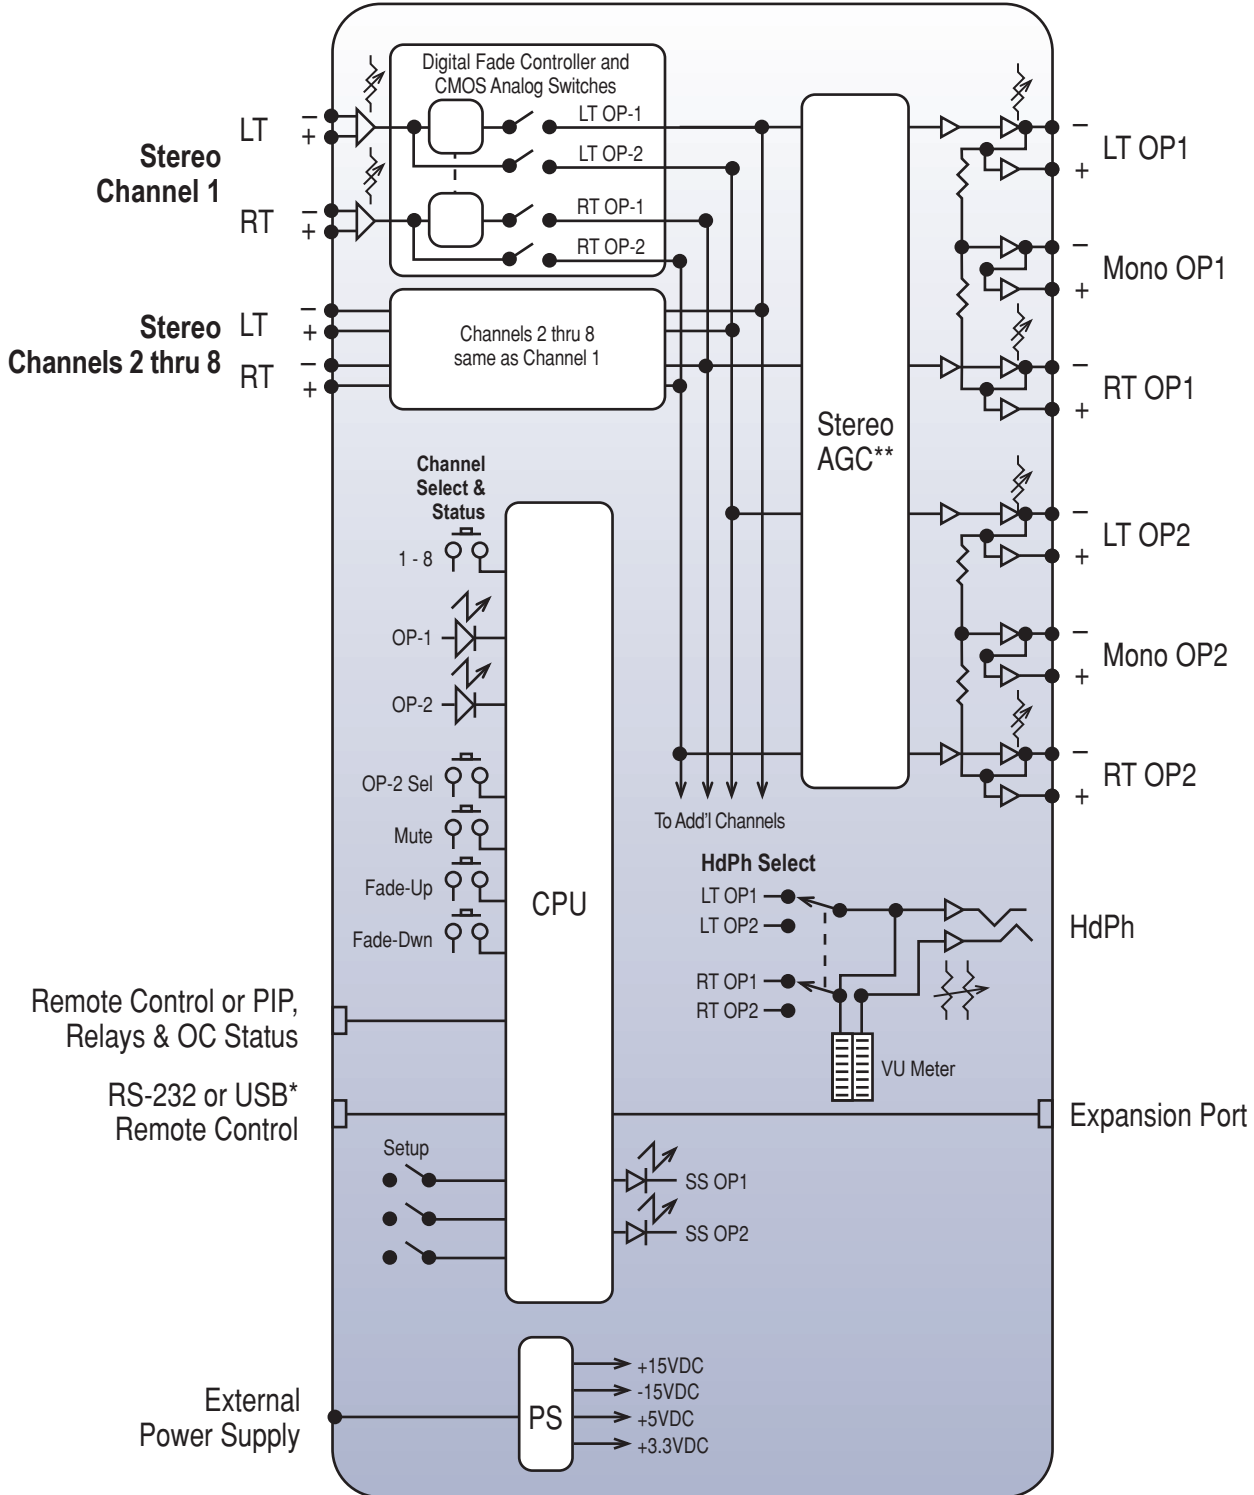

Functional Diagram

* Optional Broadcast Tools® USB-RS232 Smart Adapter Cable or ESS-1 Ethernet to Serial adapter.

** Optional