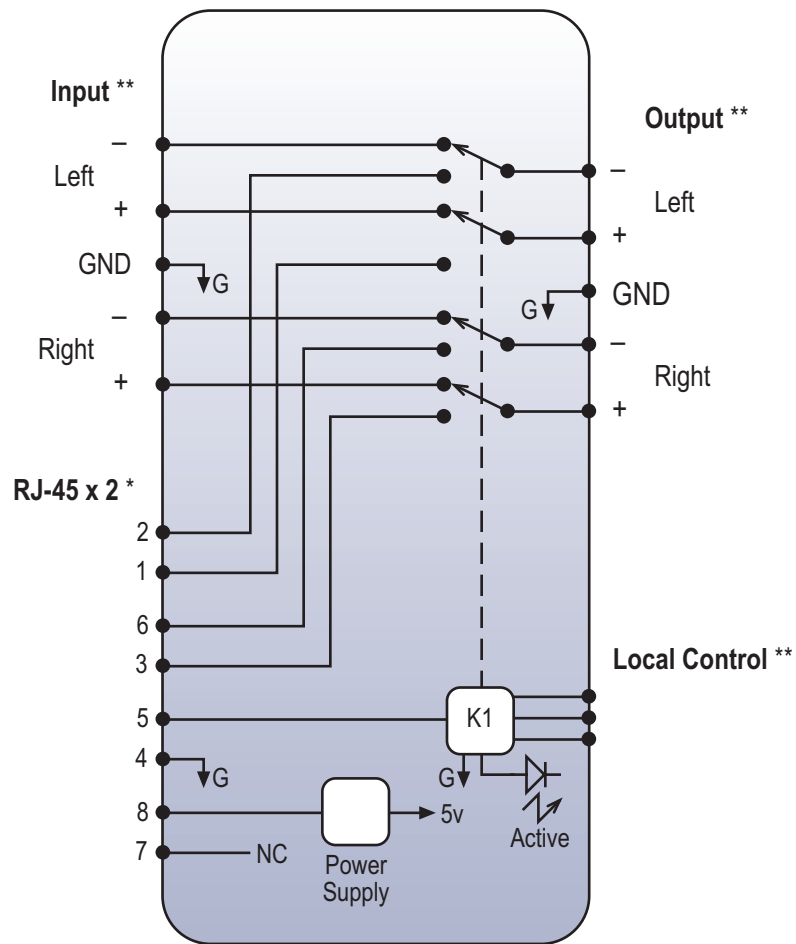

## Functional Diagram

\* Conforms to StudioHub+ Wiring Convention  
\*\* Plug-in Euroblock Screw Terminals