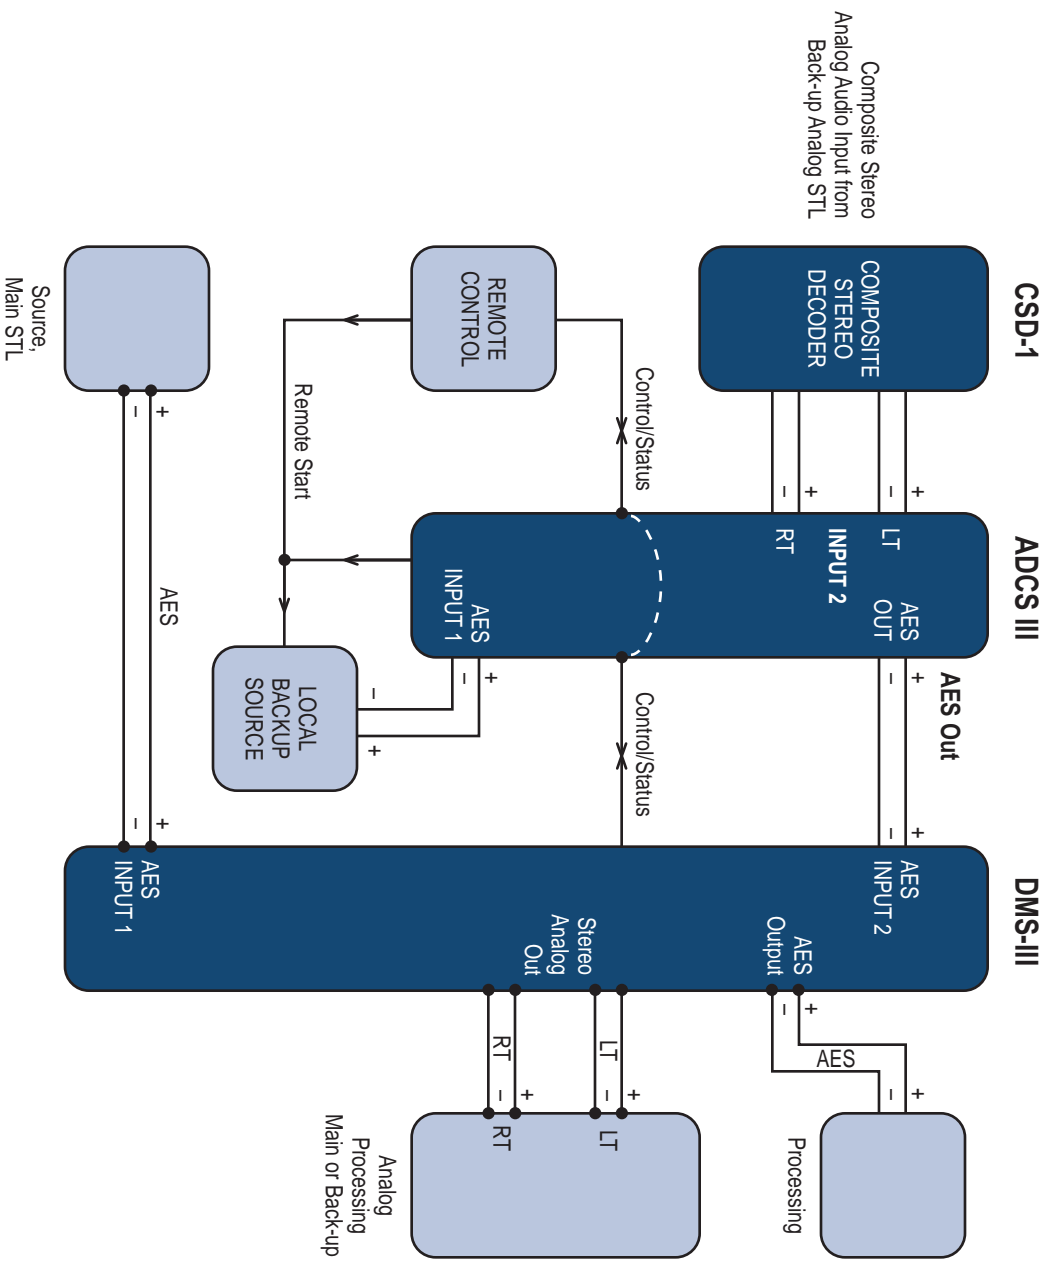

Broadcast Tools®

Typical Main/Back-up Analog/AES Switching Setup using off the shelf Broadcast Tools products.

131 State Street, Sedro-Woolley, WA 98284 • 360.854.9559 • Fax 360.854.9479

Visit us online at www.broadcasttools.com
 Copyright © 1989-2005 by Broadcast Tools, Inc. All Rights Reserved.