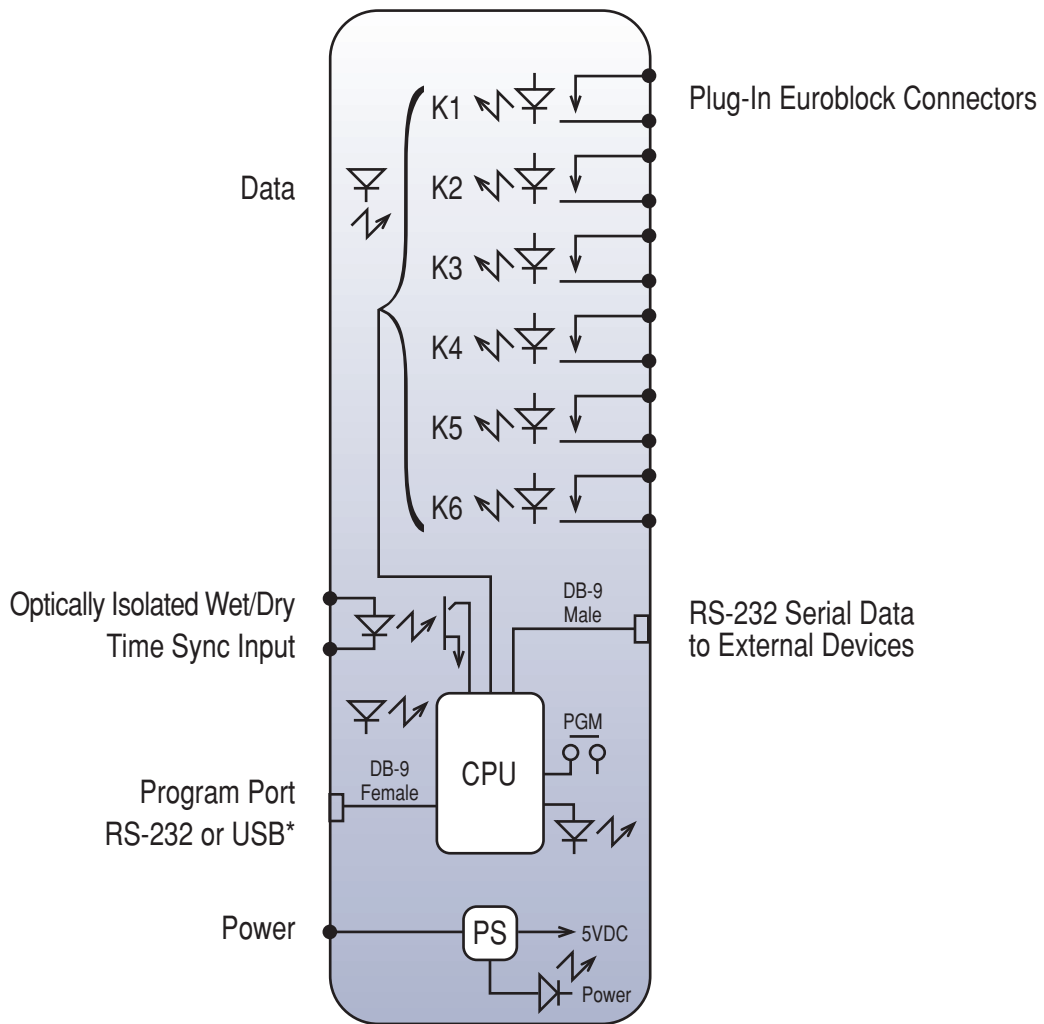

## Functional Diagram

\* Optional Broadcast Tools® USB-RS232 Smart Adapter Cable or ESS-1 Ethernet to Serial adapter.