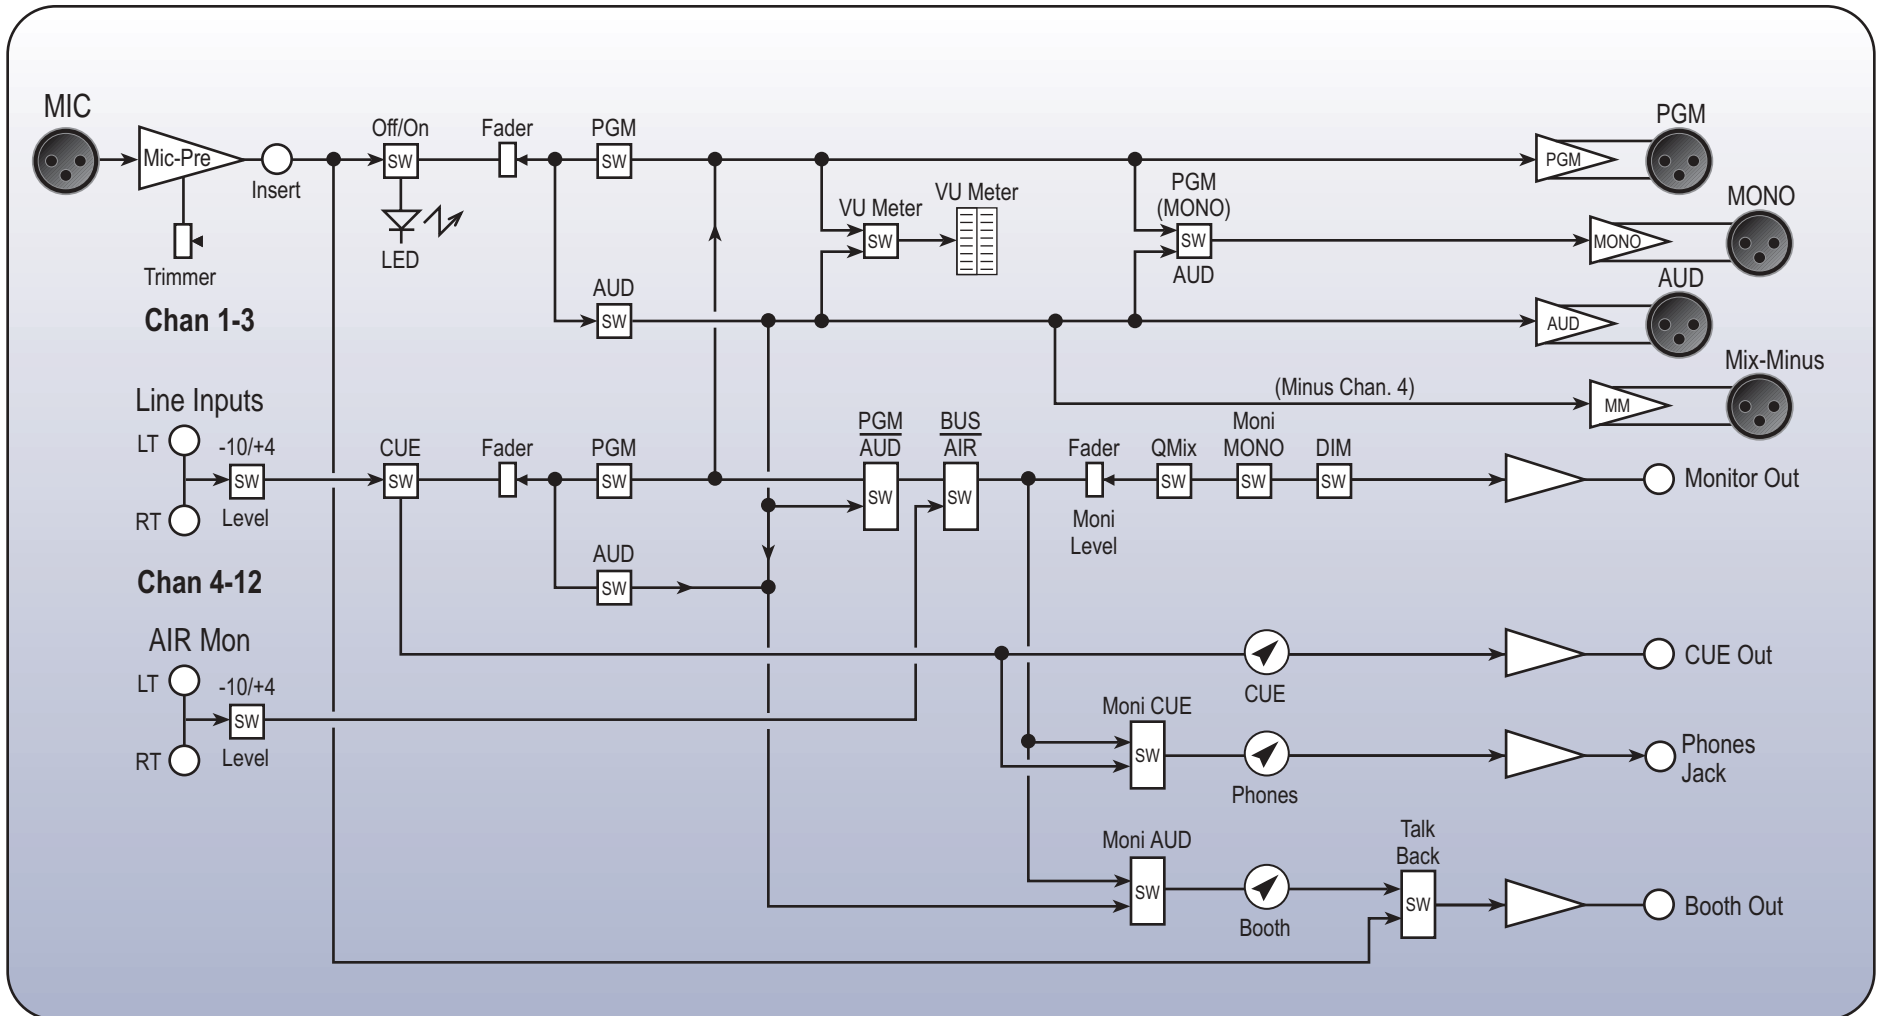

Functional Diagram

LEGEND XLR Rotary Pot T/R/S 1/4" Balanced Output Stage Unbalanced Output Stage