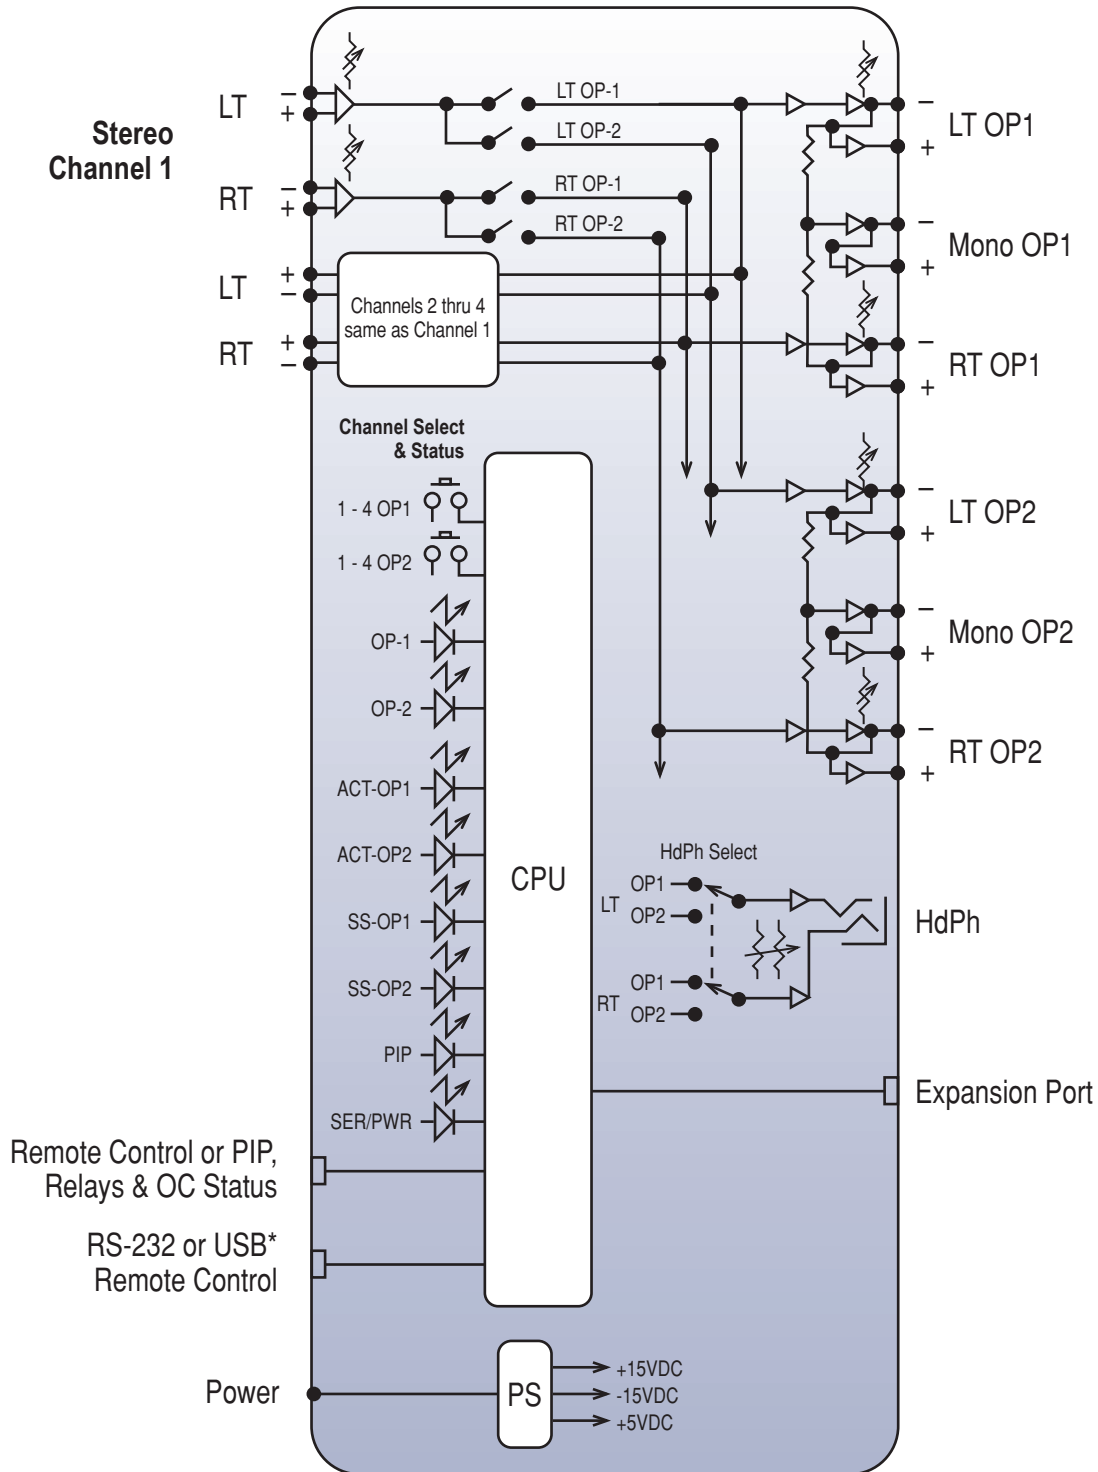

Functional Diagram

* Optional Broadcast Tools® USB-RS232 Smart Adapter Cable or ESS-1 Ethernet to Serial adapter.